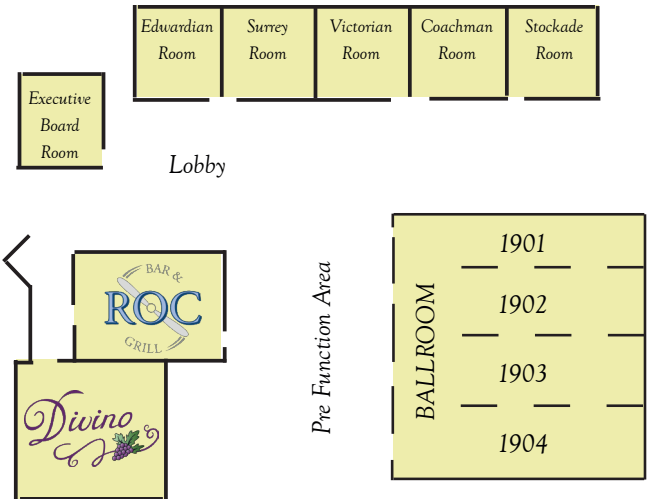

HOLIDAY INN-ROCHESTER AIRPORT

911 BROOKS AVENUE, ROCHESTER, NEW YORK 14624

Phone: 585-328-6000 Fax: 585-328-1012 www.hirochesterairport.com

Holiday Inn

Rochester Airport

Meeting and Event Facilities

- Perfect for Business and Social Events
- Over 12,000 Square Feet of Flexible Conference, Meeting, and Banquet Space
- Offers Twelve Distinct Meeting Rooms
- Our Grand Ballroom Can Accommodate up to 400 Guests
- Additionally, Five Parlors are Designed for Intimate Gatherings, or for Training and Breakout Sessions
- Our Boardroom is Perfect for an Executive Meeting, Complete with a Pantry and Private Rest Room
- Complete Professional Services-Our Knowledgeable Team Will Make Your Event a Complete Success
- Our Entire Facility is Equipped With High-Speed Internet and Ethernet Connections Making Presentations a Breeze
- On-Site Catering Featuring Excellent Cuisine by Chef John LaRocca, Served with Flair

Location

- Adjacent to the Rochester International Airport
- Conveniently Located Off Interstate 390 at Exit 18 A in Rochester, NY
- Central to the NYS Thruway and the Downtown/Cultural Districts
- Close to Major Businesses, Area Attractions, and The Finger Lakes Region

Room Name	Conference	U-shape	Classroom	Banquet	Reception	Theatre
BALLROOM 84' x 49' 4116 sq.ft.	-	-	260	400	400	400
1901 20'x 49' 980 sq.ft.	30	30	60	80	100	100
1902 20'x 49' 980 sq.ft.	30	30	60	80	100	100
1903 20'x 49' 980 sq.ft.	30	30	60	80	100	100
1904 22'x 49' 1078 sq.ft.	35	35	80	90	100	100
EDWARDIAN RM 30'x 25' 750 sq.ft.	20	20	30	50	50	50
SURREY RM 30'x 25' 750 sq.ft.	20	20	30	50	50	50
COACHMAN RM 30'x 25' 750 sq.ft.	20	20	30	50	50	50
VICTORIAN RM 30'x 25' 750 sq.ft.	20	20	30	50	50	50
STOCKADE RM 30'x 25' 750 sq.ft.	20	20	30	50	50	50
EXECUTIVE BOARD ROOM 21'x 25' 525 sq.ft.	12	-	-	-	-	-
DIVINO RESTAURANT	-	-	-	200	200	-
ROC BAR & GRILL	-	-	-	180	180	-